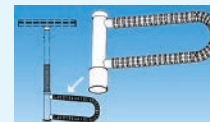

Titan Stability Pole Range

Features

- Multiple uses, from balance assistance to strength training & stretching
- Pairs perfectly with Therabands® and other therapy bands
- Tension mounted for go-anywhere convenience
- Allows 360° of unrestricted movement
- The grip area benefits from a full 27 inches of SafetyGrip®
- Easy one-person installation, tooling included
- Standard and bariatric models rated for users up to 500lb

Technical specification

Titan Poles

	Titan Pole	TitanOne	TitanPC	TitanHD
Product code	TSG600	TSG610	TSG615	TSG650
Maximum Height	8'3"	8'3"	8'3"	8'3"
Area of SafetyGrip®	27"	27"	27"	27"
Weight Capacity*	300lb	350lb	350lb	500lb
Available Colors	black, white, gray	black, white, gray	black, white, gray	black, white, gray

Titan Links

	Titan Extender	Titan - Rotobar Rotating Handle
Product code	TSG604	TSG601
Available Colors	black, white, gray	black, white
Compatibility	Titan TSG600 TitanOne TSG610 TitanPC TSG615 TitanHD TSG650	TitanOne TSG610 TitanPC TSG615 TitanHD TSG650
	Height Extender Takes 8'3" Titan Pole to between 9"-3" to a maximum 10"-3" 7'9" to 8'3" - No height extension tubes required. 8'3" to 8'9" - 1 x 6" short extension tube required. 8'9" to 9'3" - 1 x 12" long extension tube required. 9'3" to 9'9" - 1 x 6" short and 1 x 12" long extension tube required. 9'9" to 10'3" - All 3 extension tubes required.	Safety Grip® Pole Rotating Grab Bar