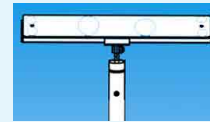

Titan Stability Pole

Features

- Multiple uses, from balance assistance to strength training & stretching
- Pairs perfectly with Therabands® and other therapy bands
- Tension mounted for go-anywhere convenience
- Allows 360° of unrestricted movement
- The grip area benefits from a full 27 inches of SafetyGrip®
- Easy one-person installation, tooling included

Technical specification

Titan Poles

	Titan Pole	TitanOne	TitanPC	TitanHD
Product code	TSG600	TSG610	TSG615	TSG650
Maximum Height	8'3"	8'3"	8'3"	8'3"
Area of SafetyGrip®	27"	27"	27"	27"
Weight Capacity*	300lb	350lb	350lb	500lb
Available Colors	black, white, gray	black, white, gray	black, white, gray	black, white, gray