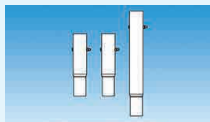

Titan Stability Pole

Features

- Multiple uses, from balance assistance to strength training & stretching
- Pairs perfectly with Therabands® and other therapy bands
- Tension mounted for go-anywhere convenience
- Allows 360° of unrestricted movement
- The grip area benefits from a full 27 inches of SafetyGrip®
- Easy one-person installation, tooling included

Technical specification

Titan Poles

	Titan Pole	TitanOne	TitanPC	TitanHD
Product code	TSG600	TSG610	TSG615	TSG650
Maximum Height	8'3"	8'3"	8'3"	8'3"
Area of SafetyGrip®	27"	27"	27"	27"
Weight Capacity*	300lb	350lb	350lb	500lb
Available Colors	black, white, gray	black, white, gray	black, white, gray	black, white, gray

Titan Links

	Titan Extender	Titan - Rotobar Rotating Handle
Product code	TSG604	TSG601
Available Colors	black, white, gray	black, white
Compatibility	Titan TSG600 TitanOne TSG610 TitanPC TSG615 TitanHD TSG650	TitanOne TSG610 TitanPC TSG615 TitanHD TSG650
	Height Extender Takes 8'3" Titan Pole to between 9"-3" to a maximum 10"-3" 7'9" to 8'3" - No height extension tubes required. 8'3" to 8'9" - 1 x 6" short extension tube required. 8'9" to 9'3" - 1 x 12" long extension tube required. 9'3" to 9'9" - 1 x 6" short and 1 x 12" long extension tube required. 9'9" to 10'3" - All 3 extension tubes required.	Safety Grip® Pole Rotating Grab Bar