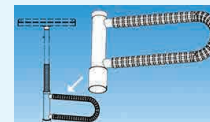

Titan Stability Pole

Features

- Multiple uses, from balance assistance to strength training & stretching
- Pairs perfectly with Therabands® and other therapy bands
- Tension mounted for go-anywhere convenience
- Allows 360° of unrestricted movement
- The grip area benefits from a full 27 inches of SafetyGrip®
- Easy one-person installation, tooling included

Technical specification

Titan Poles

	Titan Pole	TitanOne	TitanPC	TitanHD
Product code	TSG600	TSG610	TSG615	TSG650
Maximum Height	8'3"	8'3"	8'3"	8'3"
Area of SafetyGrip®	27"	27"	27"	27"
Weight Capacity*	300lb	350lb	350lb	500lb
Available Colors	black, white, gray	black, white, gray	black, white, gray	black, white, gray

Titan Links

	Titan Extender	Titan - Rotobar Rotating Handle
Product code	TSG604	TSG601
Available Colors	black, white, gray	black, white
Compatibility	Titan TSG600 TitanOne TSG610 TitanPC TSG615 TitanHD TSG650	TitanOne TSG610 TitanPC TSG615 TitanHD TSG650
	Height Extender Takes 8'3" Titan Pole to between 9"-3" to a maximum 10"-3" 7'9" to 8'3" - No height extension tubes required. 8'3" to 8'9" - 1 x 6" short extension tube required. 8'9" to 9'3" - 1 x 12" long extension tube required. 9'3" to 9'9" - 1 x 6" short and 1 x 12" long extension tube required. 9'9" to 10'3" - All 3 extension tubes required.	Safety Grip® Pole Rotating Grab Bar