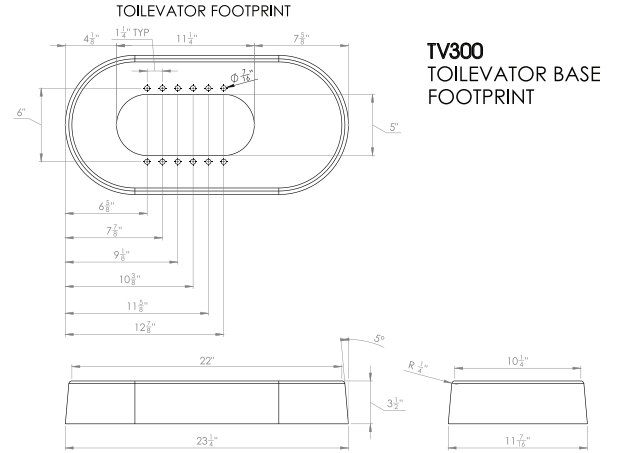

Technical specifications