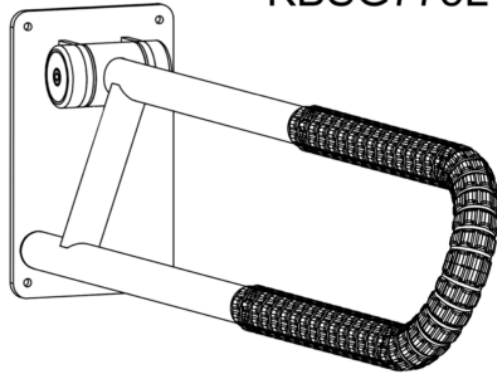

HINGED GRAB BAR with SafetyGrip®

Model SG775

SG775 R

Table of Contents

- Warnings and Cautions for Hinged Grab Bar (1 Pages)
- SG775 Installation Instruction (6 Pages)

Specifications:

- Product Name: Hinged Grab Bar
- Product#: SG775

KIT CONTENTS

Note:
This Kit will have only One SG775R - Right Side
or One SG775L - Left Side

KBSG775R

RIGHT SIDE

OR

KBSG775L

LEFT SIDE

#14 WOOD SCREWS

Tools Required

Safety Glasses

Power Drill.

5/32 inch drill bit for pilot holes for the wood screws.

Philips screw driver.

Pencil

PRODUCT INFORMATION

- The Hinged Grab Bars feature our patented interlocking SafetyGrip® and the long-lasting protection of embedded antimicrobial AlphaSan® RC5000 silver ions powder for all parts except hardware. For more details about AlphaSan®: <https://www.milliken.com/en-us/businesses/chemical/product/alphasan>
- Our advanced design uses an offset Grab Bar system to give your wrists more support when you are sitting down or standing up.