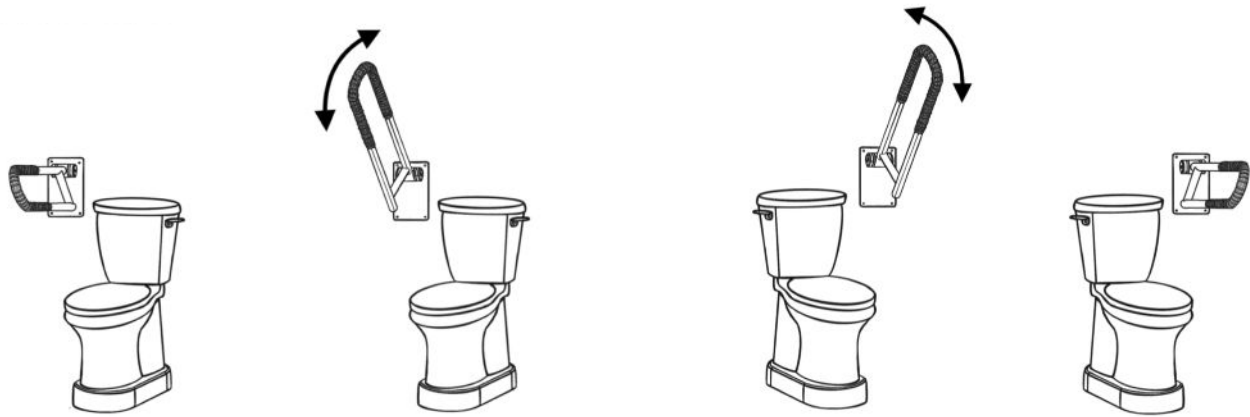

STEP 2: Choose What Mounting Option For Your Hinged Grab Bar

Illustration 1 has suggestions to help you.

STEP 3: Decide How High And Wide You Want The Grab Bar

Now you can decide how high that you want the Hinged Grab Bar to be from the floor. The top arm should be a comfortable height for the user when they are standing.

ILLUSTRATION 2

STEP 4: Install the Hinged Grab Bar

Securely and correctly install according to your mounting choice.

SG775R
RIGHT HAND

TV300 TOILEVATOR
or
TVG350 TOILEVATOR
GRANDE

SG775L
LEFT HAND

TV300 TOILEVATOR
or
TVG350 TOILEVATOR
GRANDE

SG775R & SG775L

ARM IN STORED POSITION

- In these positions we also show our Atlas-Toilevator and Atlas-Toilevator HD, which will raise your toilet seat to the ADA recommended height, very discreetly. These products also make it easier to sit onto and get up from the toilet.
- The above positions all show the KBSSG775 being used with a toilet. They can also be of assistance to users for sitting onto and getting up from sofas, easy chairs, regular chairs etc.