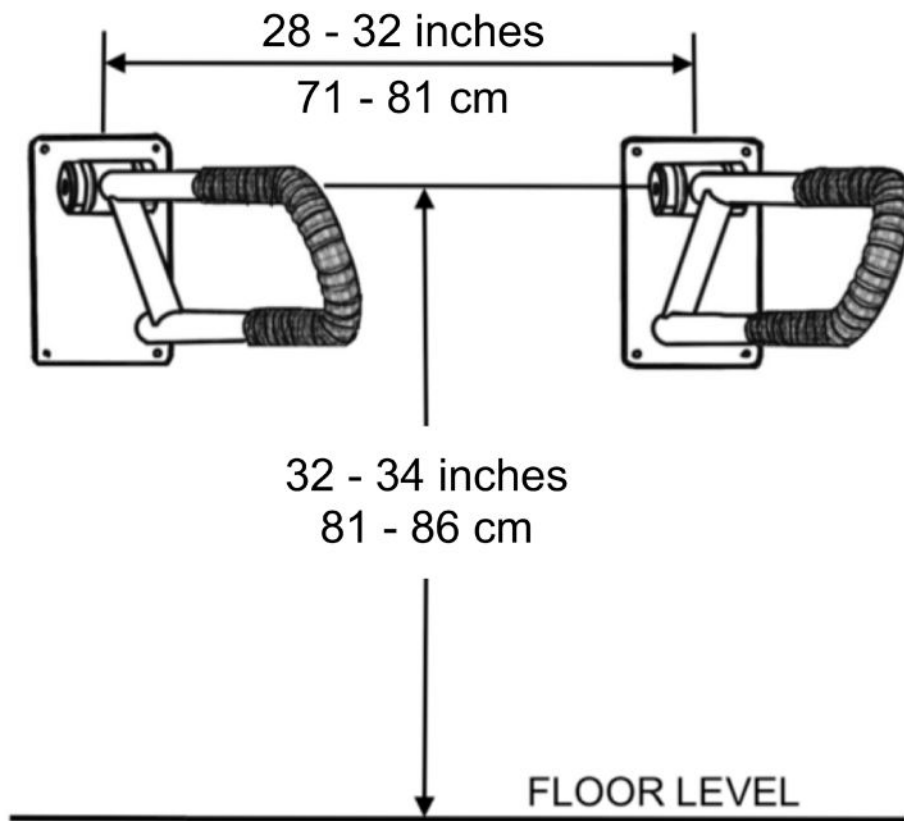

STEP 2: Choose What Mounting Option For Your Hinged Grab Bar

Illustration 1 has suggestions to help you.

STEP 3: Decide How High And Wide You Want The Grab Bar

Now you can decide how high that you want the Hinged Grab Bar to be from the floor. The top arm should be a comfortable height for the user when they are standing.

ILLUSTRATION 2

STEP 4: Install the Hinged Grab Bar

Securely and correctly install according to your mounting choice.

SG775R
RIGHT HAND

TV300 TOILEVATOR
or
TVG350 TOILEVATOR
GRANDE

SG775L
LEFT HAND

TV300 TOILEVATOR
or
TVG350 TOILEVATOR
GRANDE