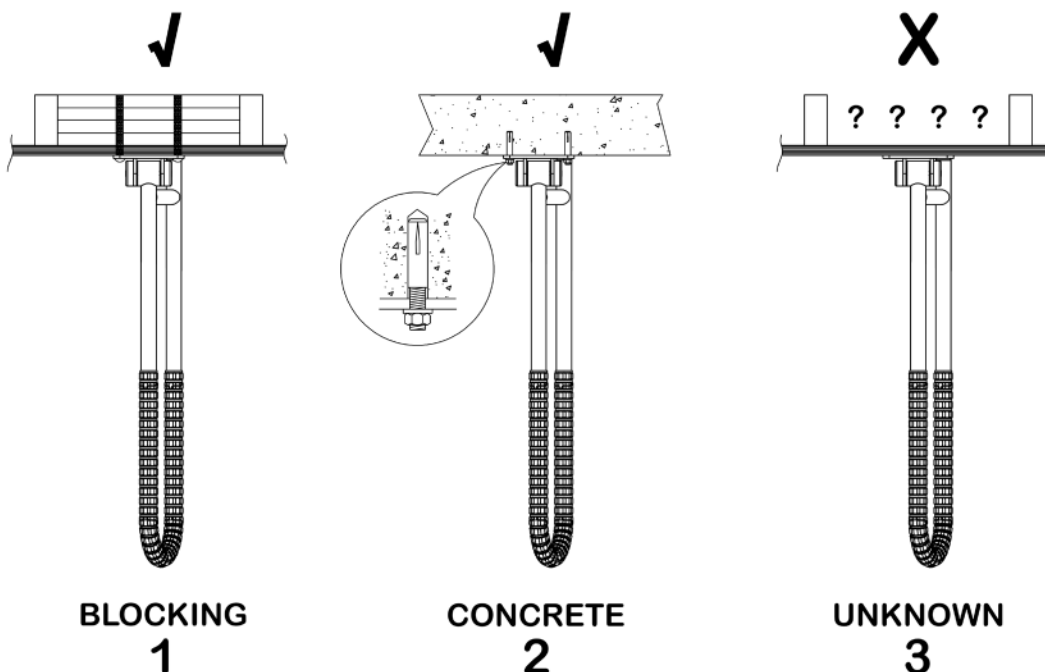

KIT CONTENTS

Note:
This Kit will have only One SG775R - Right Side
or One SG775L - Left Side

KBSG775R

RIGHT SIDE

OR

KBSG775L

LEFT SIDE

#14 WOOD SCREWS

Tools Required

Safety Glasses

Power Drill.

5/32 inch drill bit for pilot holes for the wood screws.

Philips screw driver.

Pencil

PRODUCT INFORMATION

- The Hinged Grab Bars feature our patented interlocking SafetyGrip® and the long-lasting protection of embedded antimicrobial AlphaSan® RC5000 silver ions powder for all parts except hardware. For more details about AlphaSan®: <https://www.milliken.com/en-us/businesses/chemical/product/alphasan>
- Our advanced design uses an offset Grab Bar system to give your wrists more support when you are sitting down or standing up.

INSTALLATION

Wall Requirements

- The SG775 Hinged Grab Bar is designed to assist with sit-up, reposition, balance, stand or transfer for persons weighing up to 350lbs (158kg). **It is not designed or intended to take the full weight of the user.**
- For heavy use or higher weight capacity we recommend that two SG775 are used, one on either side of the user.
- The SG775R is installed on the right side of the toilet or chair etc. when the user is seated. The SG775L is opposite.
- The SG775 must be installed onto walls that are structurally sound and strong. Add blocking or reinforcing if required. **See 1.**
- When installing onto steel stud or concrete walls the correct fasteners or anchor bolts must be used. These fasteners or anchor bolts are not supplied in this Kit. **See 2.**
- Do not install onto walls when the structure behind the wall is unknown. **See 3.**
- When raising the Hinge Grab Bar for storage be aware of, and use caution, for potential pinch points at the hinge area and between the arm and the wall.