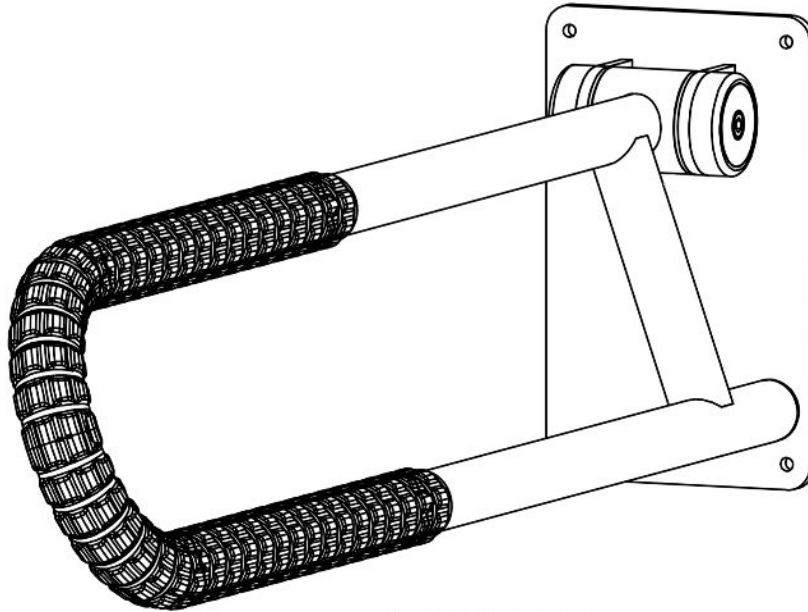

HINGED GRAB BAR with SafetyGrip®

Model SG775

SG775 R

Table of Contents

- Warnings and Cautions for Hinged Grab Bar (1 Pages)
- SG775 Installation Instruction (6 Pages)

Specifications:

- Product Name: Hinged Grab Bar
- Product#: SG775

KIT CONTENTS

Note:
This Kit will have only One SG775R - Right Side
or One SG775L - Left Side

KBSG775R

RIGHT SIDE

OR

KBSG775L

LEFT SIDE

#14 WOOD SCREWS

INSTALLATION

Wall Requirements

- The SG775 Hinged Grab Bar is designed to assist with sit-up, reposition, balance, stand or transfer for persons weighing up to 350lbs (158kg). **It is not designed or intended to take the full weight of the user.**
- For heavy use or higher weight capacity we recommend that two SG775 are used, one on either side of the user.
- The SG775R is installed on the right side of the toilet or chair etc. when the user is seated. The SG775L is opposite.
- The SG775 must be installed onto walls that are structurally sound and strong. Add blocking or reinforcing if required. **See 1.**
- When installing onto steel stud or concrete walls the correct fasteners or anchor bolts must be used. These fasteners or anchor bolts are not supplied in this Kit. **See 2.**
- Do not install onto walls when the structure behind the wall is unknown. **See 3.**
- When raising the Hinge Grab Bar for storage be aware of, and use caution, for potential pinch points at the hinge area and between the arm and the wall.