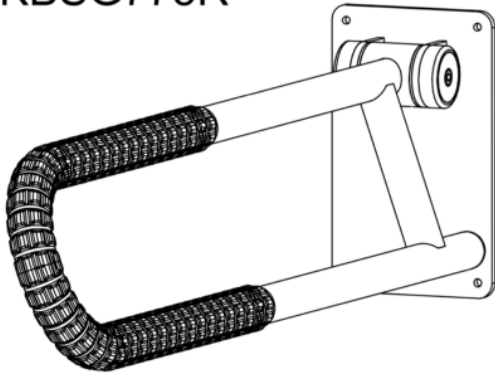

HINGED GRAB BAR with SafetyGrip®

Model SG775

SG775 R

Table of Contents

- Warnings and Cautions for Hinged Grab Bar (1 Pages)
- SG775 Installation Instruction (6 Pages)

Specifications:

- Product Name: Hinged Grab Bar
- Product#: SG775

KIT CONTENTS

Note:
This Kit will have only One SG775R - Right Side
or One SG775L - Left Side

KBSG775R

RIGHT SIDE

OR

KBSG775L

LEFT SIDE

#14 WOOD SCREWS

Tools Required

Safety Glasses

Power Drill.

5/32 inch drill bit for pilot holes for the wood screws.

Philips screw driver.

Pencil

PRODUCT INFORMATION

- The Hinged Grab Bars feature our patented interlocking SafetyGrip® and the long-lasting protection of embedded antimicrobial AlphaSan® RC5000 silver ions powder for all parts except hardware. For more details about AlphaSan®: <https://www.milliken.com/en-us/businesses/chemical/product/alphasan>
- Our advanced design uses an offset Grab Bar system to give your wrists more support when you are sitting down or standing up.