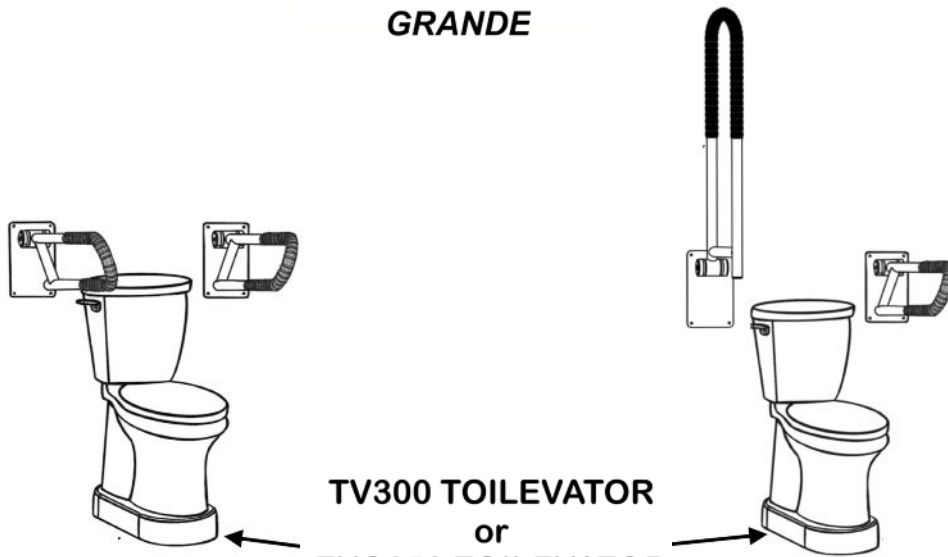

ILLUSTRATION 2

STEP 4: Install the Hinged Grab Bar

Securely and correctly install according to your mounting choice.

SG775R
RIGHT HAND

TV300 TOILEVATOR
or
TVG350 TOILEVATOR
GRANDE

SG775L
LEFT HAND

TV300 TOILEVATOR
or
TVG350 TOILEVATOR
GRANDE

SG775R & SG775L

ARM IN STORED POSITION

- In these positions we also show our Atlas-Toilevator and Atlas-Toilevator HD, which will raise your toilet seat to the ADA recommended height, very discreetly. These products also make it easier to sit onto and get up from the toilet.
- The above positions all show the KBSSG775 being used with a toilet. They can also be of assistance to users for sitting onto and getting up from sofas, easy chairs, regular chairs etc.