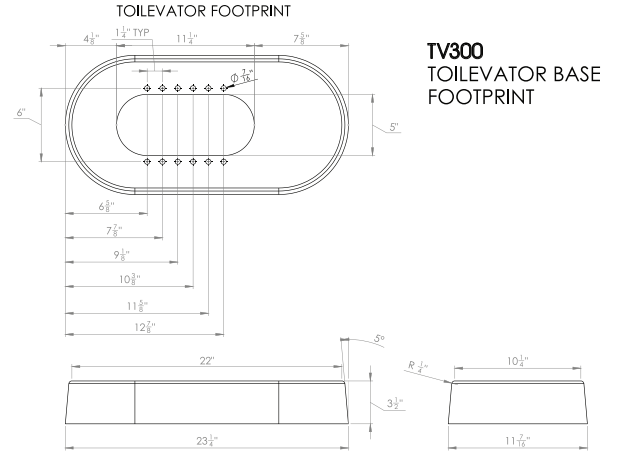

Technical specifications