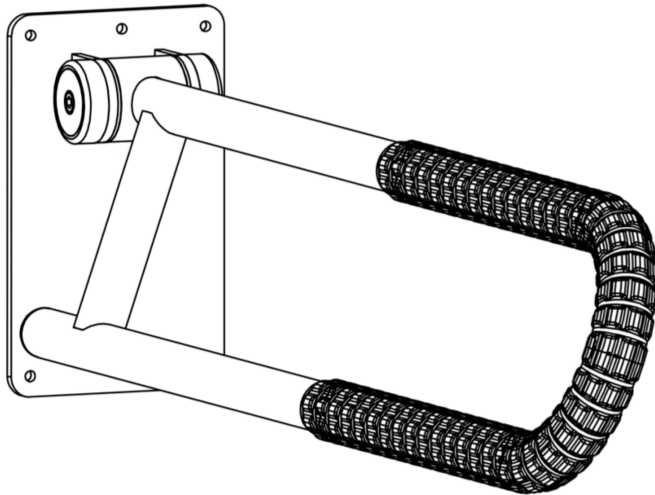

Page 1 of 2

LEFT HAND SHOWN  
RIGHT HAND OPPOSITE

400lbs MAXIMUM WEIGHT CAPACITY

THE GRAB BARS ARE OFFSET TO PROVIDE EXTRA WRIST SUPPORT  
THIS IS A FOLDING HINGED MOUNT GRAB BAR PARTICULARLY USED WITH TOILETS

**SG775RW - RIGHT WHITE**

**SG775LW - LEFT WHITE**

**SG775RB - RIGHT BLACK**

**SG775LB - LEFT BLACK**