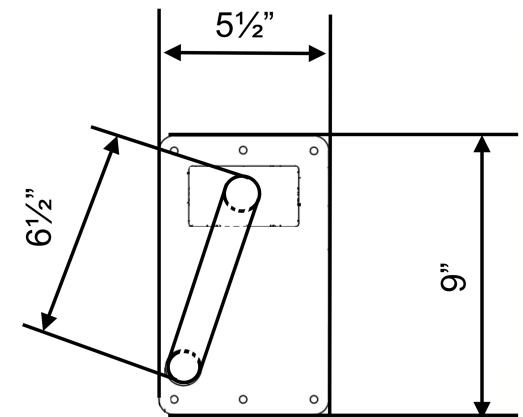

Page 1 of 2

LEFT HAND SHOWN  
RIGHT HAND OPPOSITE

400lbs MAXIMUM WEIGHT CAPACITY

THE GRAB BARS ARE OFFSET TO PROVIDE EXTRA WRIST SUPPORT  
THIS IS A FOLDING HINGED MOUNT GRAB BAR PARTICULARLY USED WITH TOILETS

**SG775RW - RIGHT WHITE**

**SG775LW - LEFT WHITE**

**SG775RB - RIGHT BLACK**

**SG775LB - LEFT BLACK**