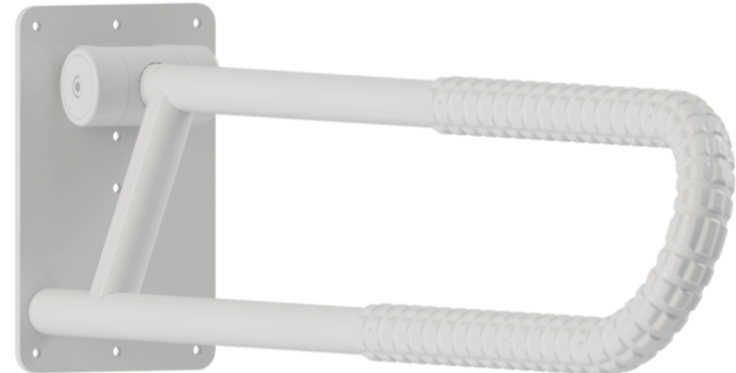

Page 1 of 2

LEFT HAND SHOWN  
RIGHT HAND OPPOSITE

400lbs MAXIMUM WEIGHT CAPACITY

THE GRAB BARS ARE OFFSET TO PROVIDE EXTRA WRIST SUPPORT  
THIS IS A FOLDING HINGED MOUNT GRAB BAR PARTICULARLY USED WITH TOILETS

**SG775RW - RIGHT WHITE**

**SG775LW - LEFT WHITE**

**SG775RB - RIGHT BLACK**

**SG775LB - LEFT BLACK**