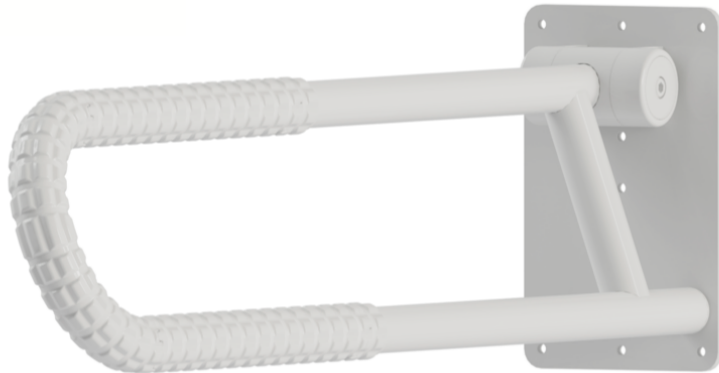

Page 1 of 2

LEFT HAND SHOWN  
RIGHT HAND OPPOSITE

400lbs MAXIMUM WEIGHT CAPACITY

THE GRAB BARS ARE OFFSET TO PROVIDE EXTRA WRIST SUPPORT  
THIS IS A FOLDING HINGED MOUNT GRAB BAR PARTICULARLY USED WITH TOILETS

**SG775RW - RIGHT WHITE**

**SG775LW - LEFT WHITE**

**SG775RB - RIGHT BLACK**

**SG775LB - LEFT BLACK**