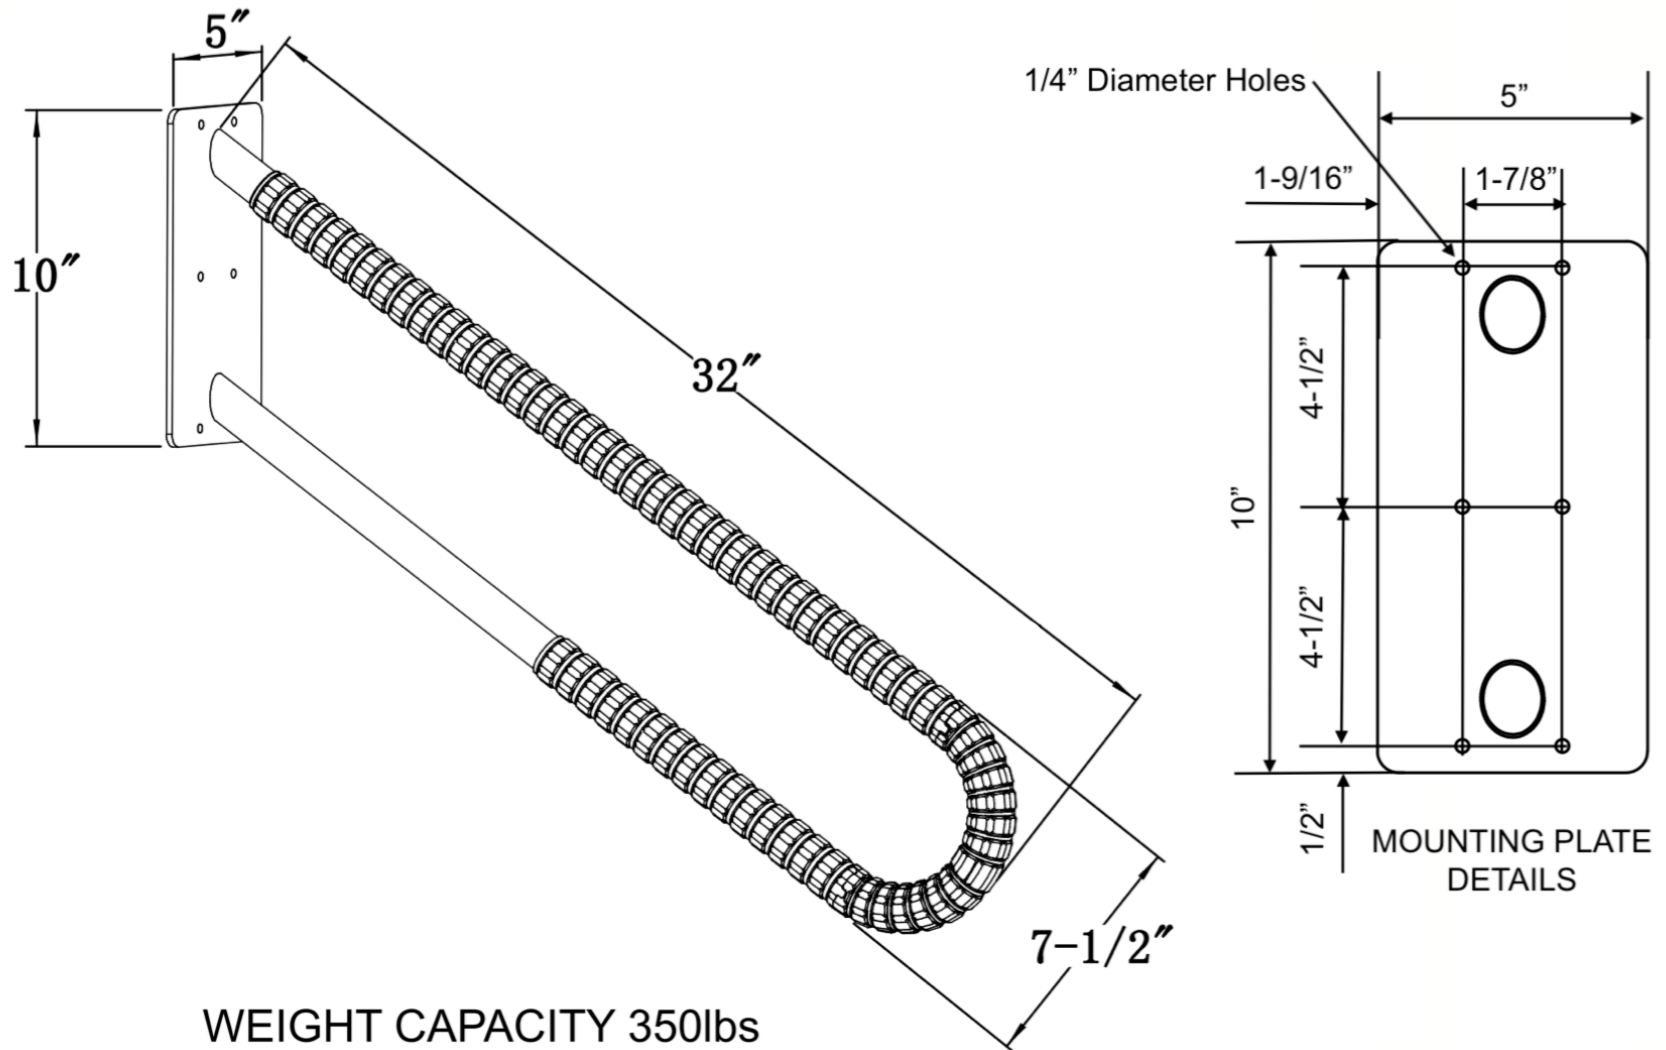

SG778 SafetyGrip[®] StepAssist[™] GRAB BAR for 2 & 3 STEPS

Page 1 of 2

WEIGHT CAPACITY 350lbs
AVAILABLE IN WHITE & BLACK

SG778 32" SafetyGrip[®] StepAssist[™] GRAB BAR for 2 & 3 STEPS

Page 2 of 2

SG778W - WHITE

SG778B - BLACK