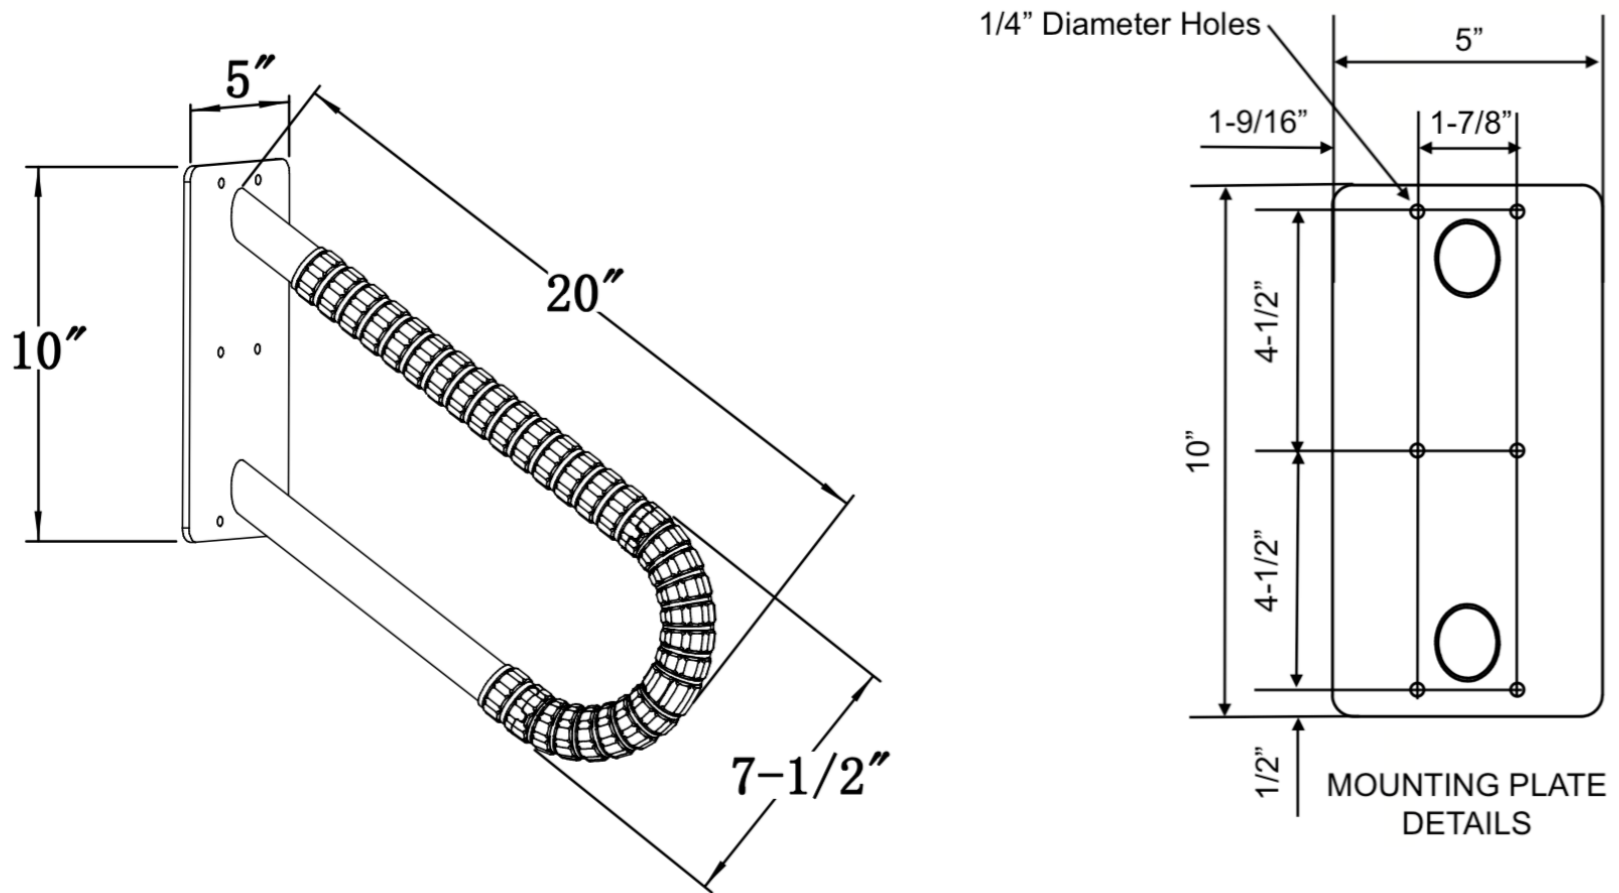

SG779 - SafetyGrip[®] 20" StepAssist[™] GRAB BAR for 1 to 2 STEPS

Page 1 of 2

WEIGHT CAPACITY 350lbs
AVAILABLE IN WHITE & BLACK

SG779 - SafetyGrip[®] 20" StepAssist[™] GRAB BAR for 1 & 2 STEPS

Page 2 of 2

SG779W - WHITE

SG779B - BLACK