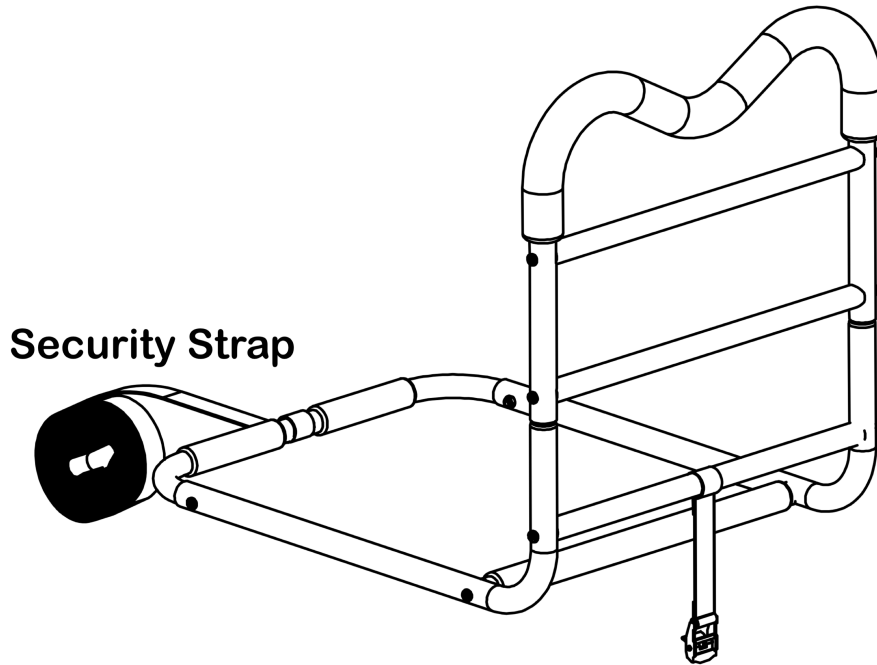

# MR400N M-RAIL BEDSIDE RAIL

Page 1 of 2

Security Strap

The Security Strap  
is a total of 16 feet long

23"

21"

18"

WEIGHT CAPACITY 300lbs

# MR400N M-RAIL BEDSIDE RAIL

Page 2 of 2

MR400W

MR400B