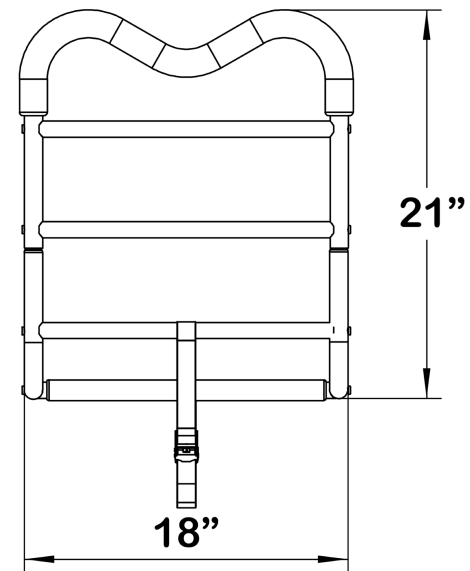

# MR400N M-RAIL BEDSIDE RAIL

Page 1 of 2

Security Strap

The Security Strap  
is a total of 16 feet long

23"

21"

18"

WEIGHT CAPACITY 300lbs