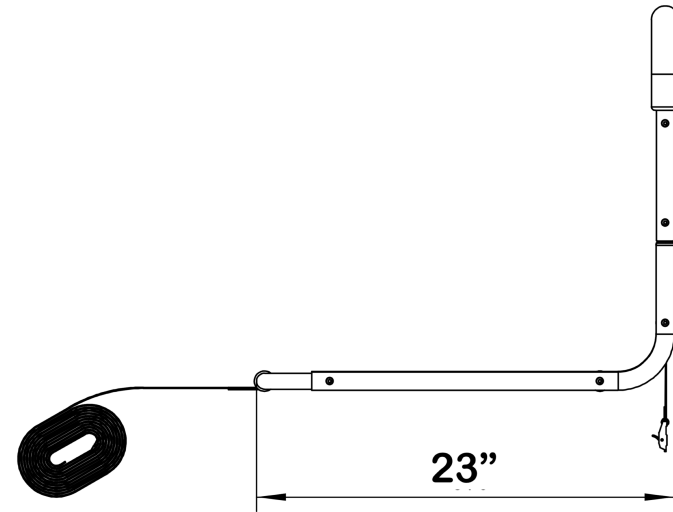

# MR400N M-RAIL BEDSIDE RAIL

Page 1 of 2

Security Strap

The Security Strap  
is a total of 16 feet long

23"

21"

18"

WEIGHT CAPACITY 300lbs