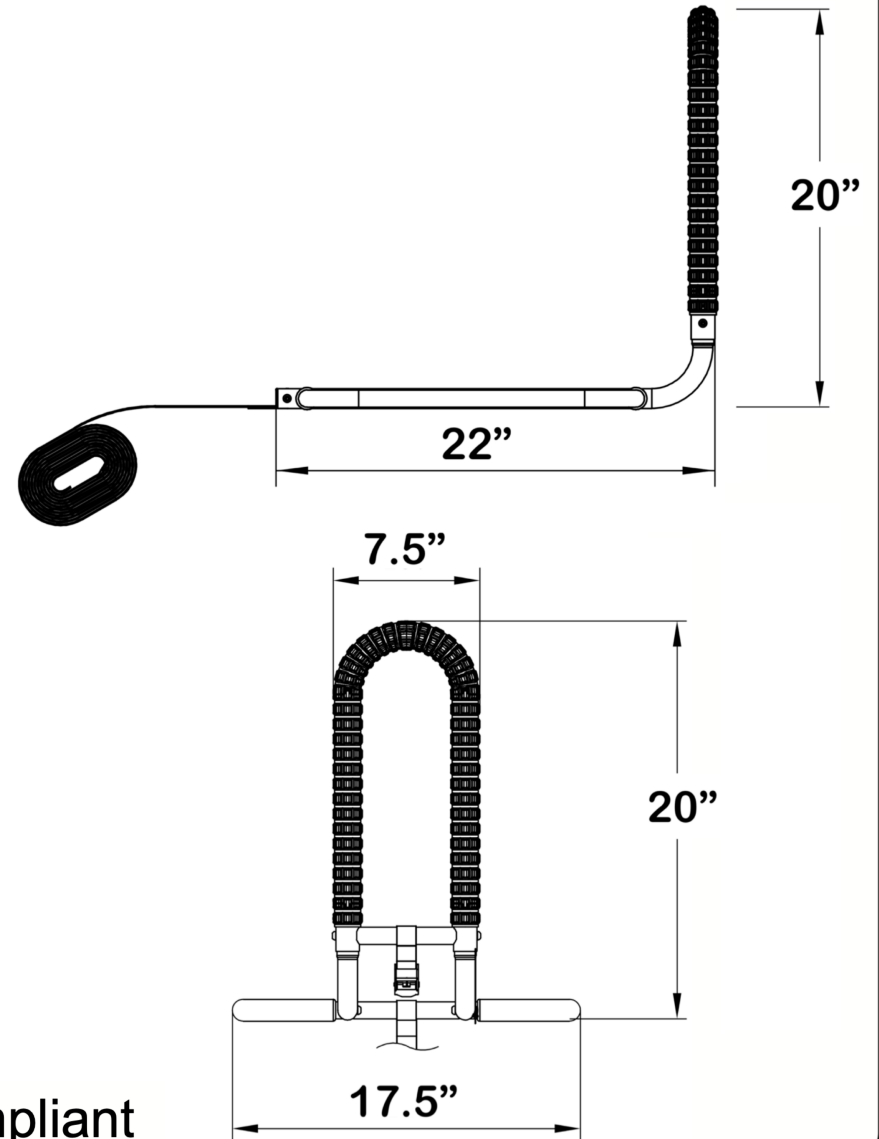

# SG470 SafetyGrip<sup>®</sup> HAND GRIP

Page 1 of 2

Security Strap

The Security Strap  
is a total of 16 feet long

350 Lbs Weight Capacity

CPSC Compliant

# SG470 SafetyGrip® HAND GRIP

Page 2 of 2

SG470W

SG470B