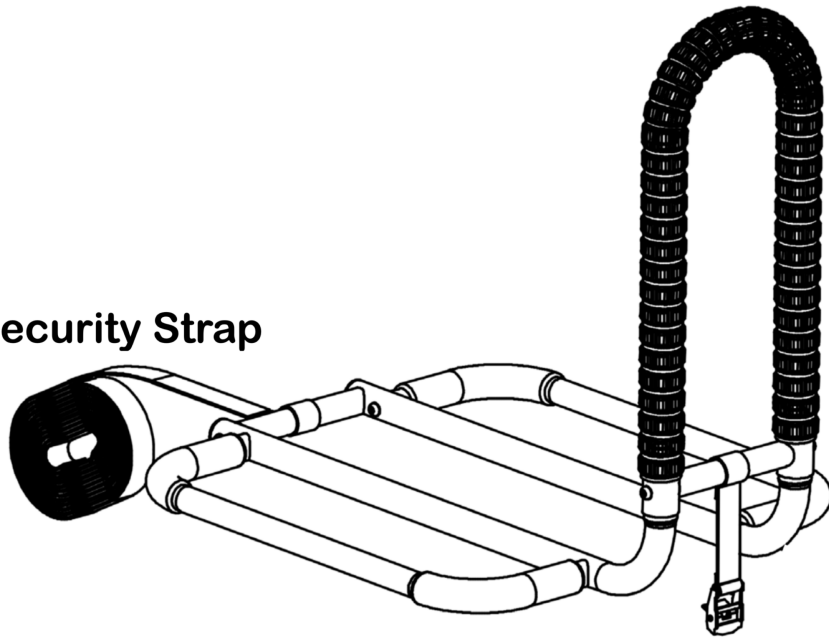

# SG470 SafetyGrip<sup>®</sup> HAND GRIP

Page 1 of 2

Security Strap

The Security Strap  
is a total of 16 feet long

350 Lbs Weight Capacity

CPSC Compliant

# SG470 SafetyGrip® HAND GRIP

Page 2 of 2

SG470W

SG470B