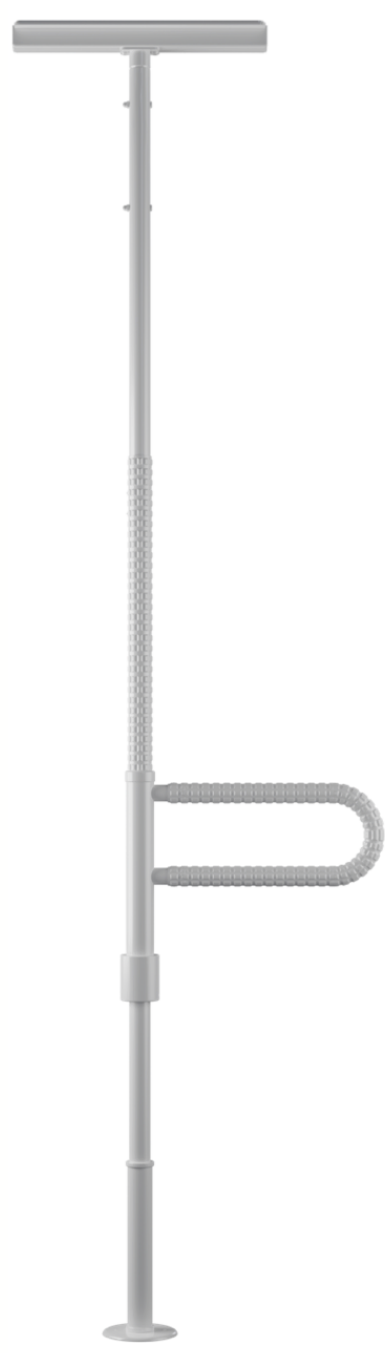

# SG6101 SafetyGrip® GRAB POLE WITH ROTOBAR

Page 1 of 2

**THE HEIGHT OF THE ROTOBAR TOP BAR FROM THE FLOOR IS FULLY ADJUSTABLE FROM 27" to 43"**

**THE CEILING HEIGHT OF THIS GRAB POLE IS ADJUSTABLE FROM 7'-9" to 8'-3"**

**THE CEILING HEIGHT OF THIS GRAB POLE CAN BE INCREASED UP TO 10'-3" WITH OUR SG604 HEIGHT EXTENSION KIT**

**WEIGHT RATING: 350lbs**

**NOTE: This product is not intended to take the full weight of the user**

# SG6101 SafetyGrip® GRAB POLE WITH ROTOBAR

Page 2 of 2

**SG6101W  
WHITE**

**SG6101G  
GREY**

**SG6101B  
BLACK**