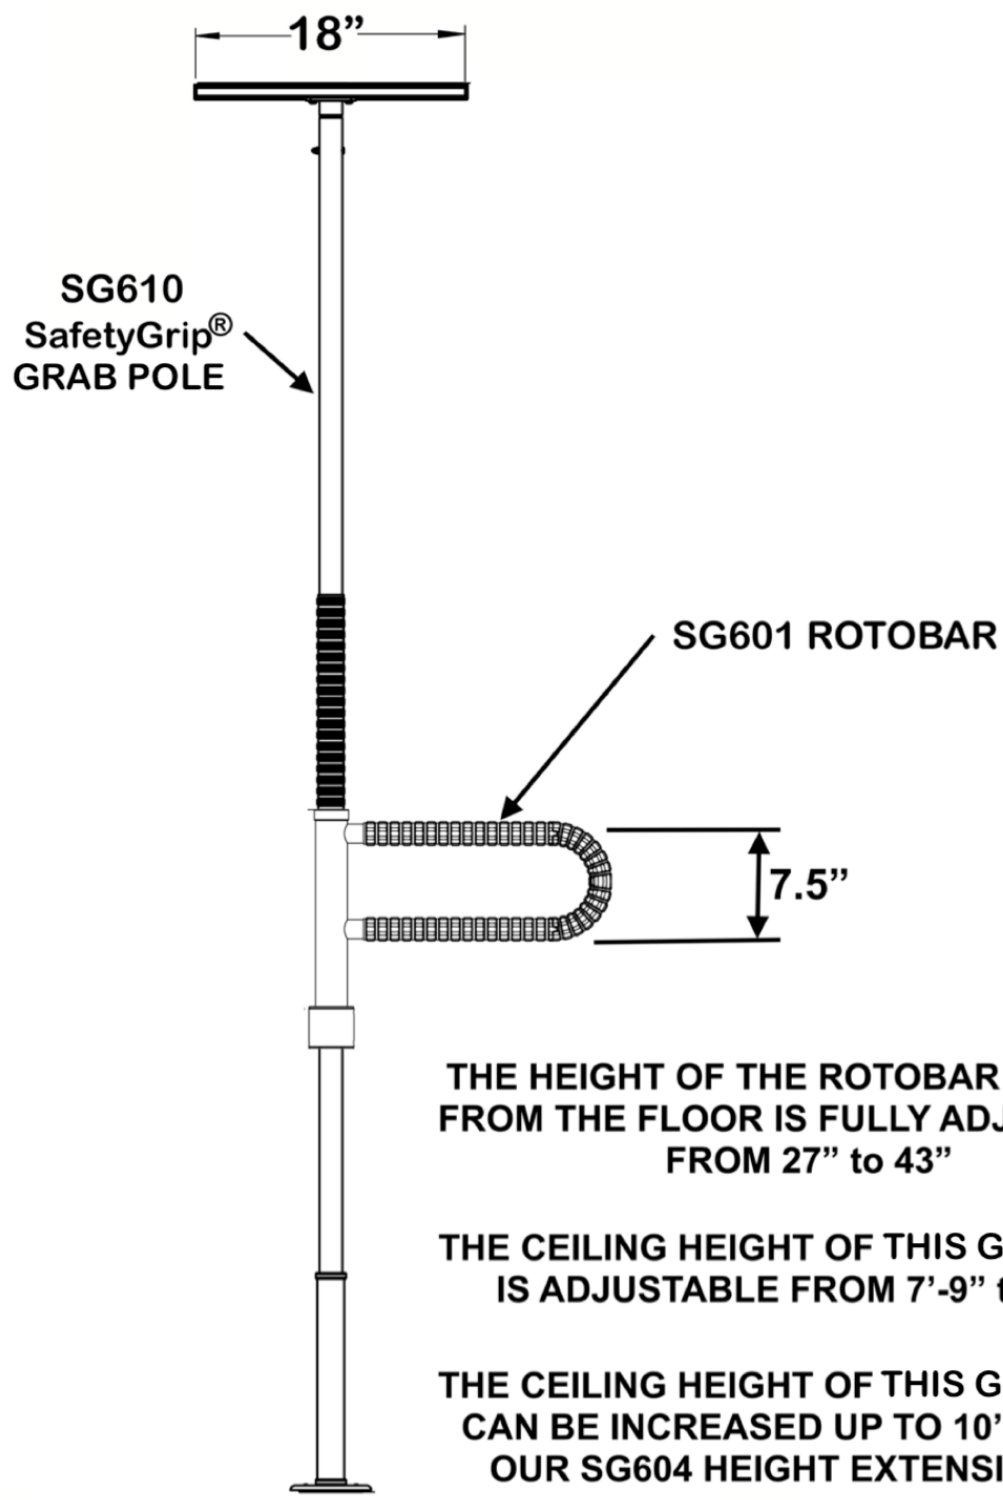

# SG6101 SafetyGrip® GRAB POLE WITH ROTOBAR

Page 1 of 2

**THE HEIGHT OF THE ROTOBAR TOP BAR FROM THE FLOOR IS FULLY ADJUSTABLE FROM 27" to 43"**

**THE CEILING HEIGHT OF THIS GRAB POLE IS ADJUSTABLE FROM 7'-9" to 8'-3"**

**THE CEILING HEIGHT OF THIS GRAB POLE CAN BE INCREASED UP TO 10'-3" WITH OUR SG604 HEIGHT EXTENSION KIT**

**WEIGHT RATING: 350lbs**

**NOTE: This product is not intended to take the full weight of the user**

# SG6101 SafetyGrip® GRAB POLE WITH ROTOBAR

Page 2 of 2

**SG6101W  
WHITE**

**SG6101G  
GREY**

**SG6101B  
BLACK**