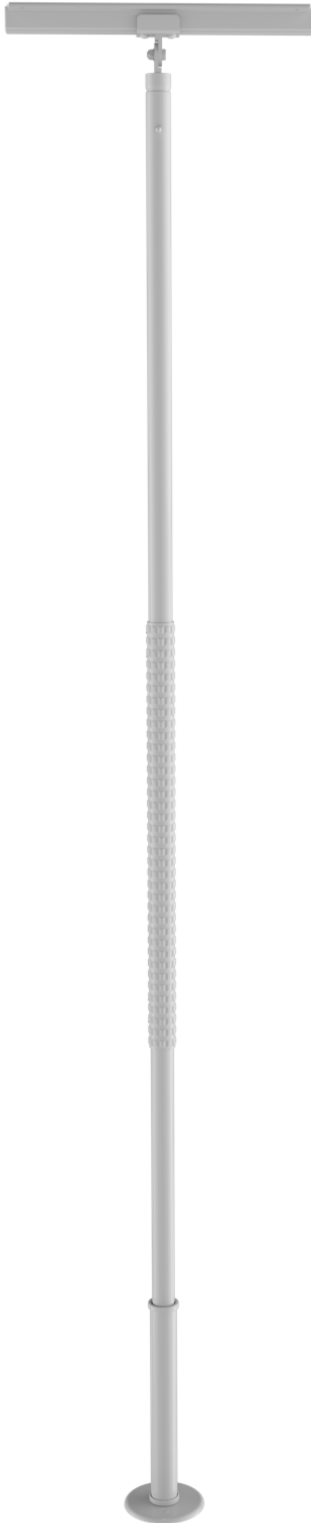

SG615 SafetyGrip[®] GRAB POLE for ANGLED CEILINGS

Page 1 of 2

SG615 SafetyGrip[®] GRAB POLE for ANGLED CEILINGS

Page 2 of 2

SG615W - WHITE

SG615G - GREY

SG615B - BLACK