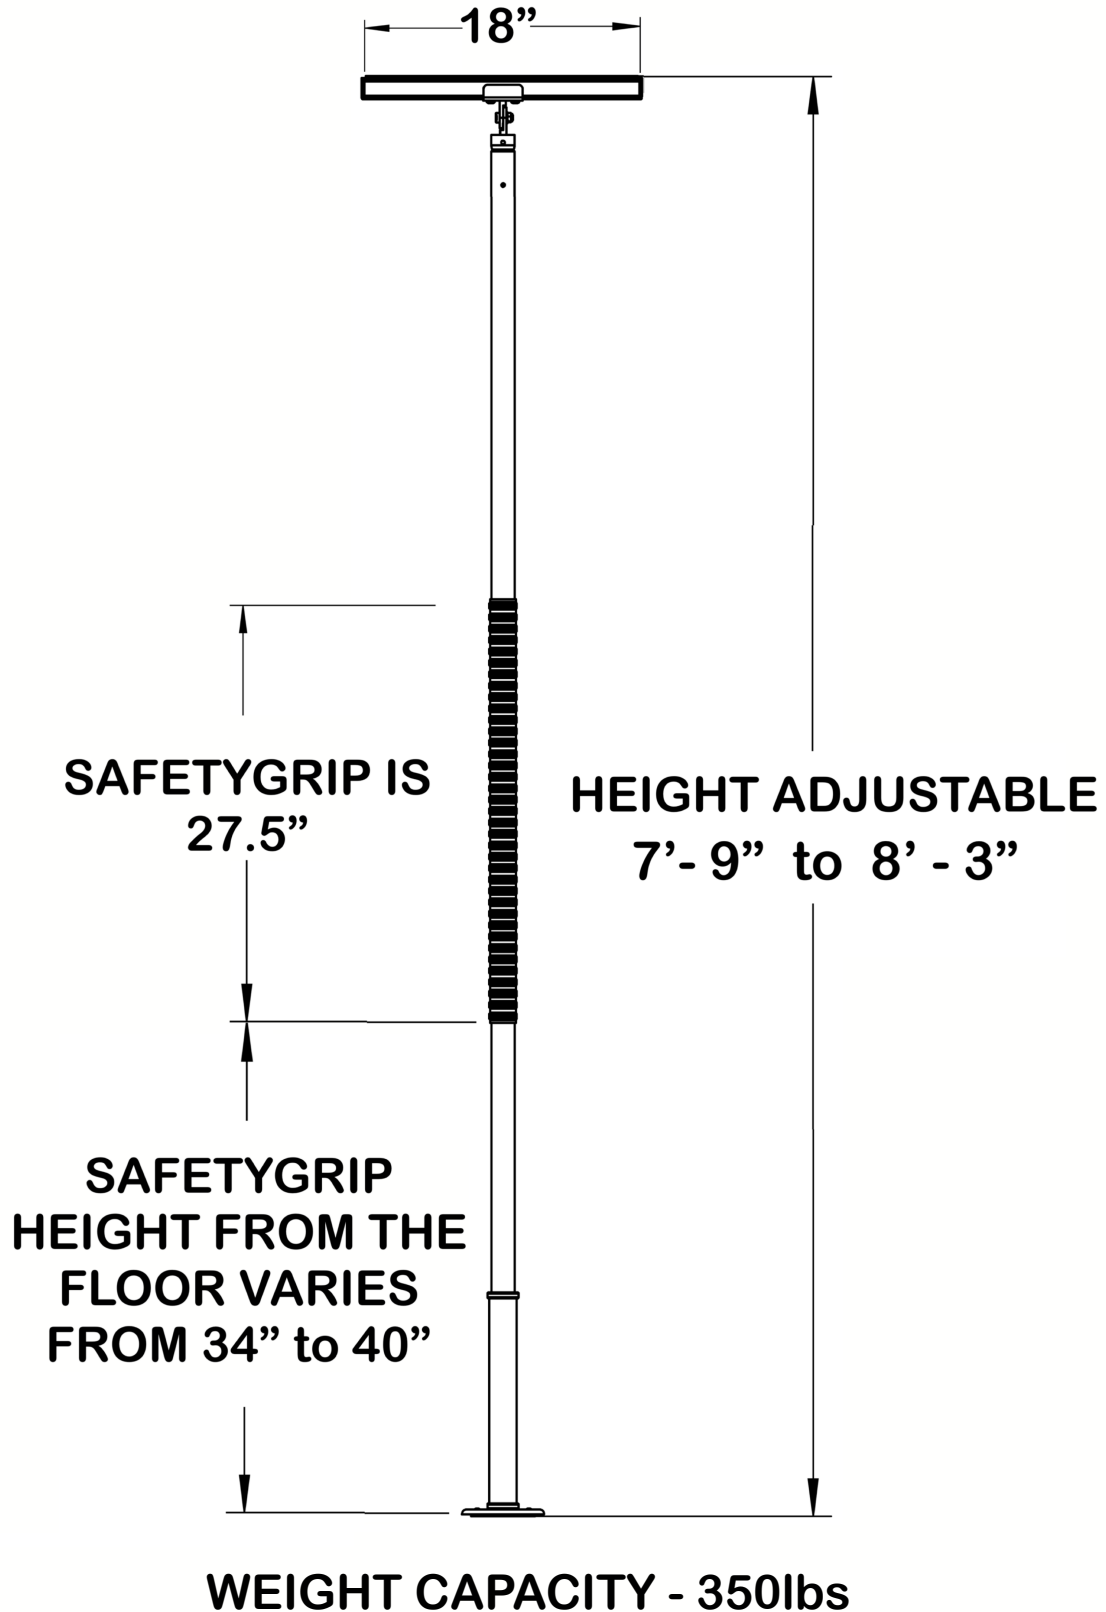

SG615 SafetyGrip[®] GRAB POLE for ANGLED CEILINGS

Page 1 of 2

SG615 SafetyGrip[®] GRAB POLE for ANGLED CEILINGS

Page 2 of 2

SG615W - WHITE

SG615G - GREY

SG615B - BLACK