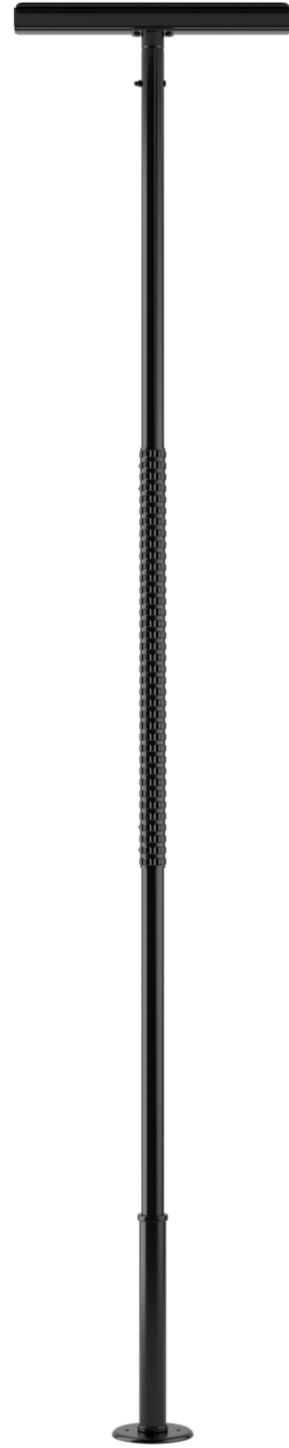

Page 1 of 2

# SG650 - SafetyGrip<sup>®</sup>

## HEAVY DUTY GRAB POLE

Page 2 of 2

**SG650W - WHITE**

**SG650G - GREY**

**SG650B - BLACK**