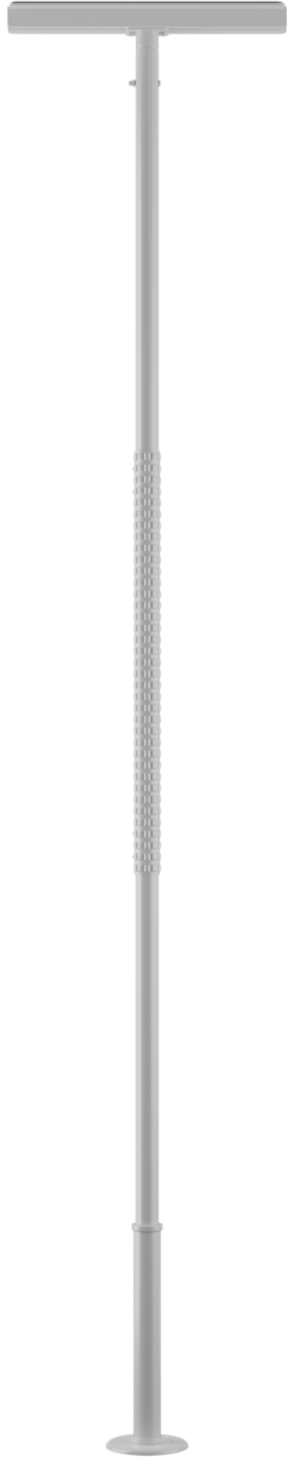

Page 1 of 2

# SG650 - SafetyGrip<sup>®</sup>

## HEAVY DUTY GRAB POLE

Page 2 of 2

**SG650W - WHITE**

**SG650G - GREY**

**SG650B - BLACK**