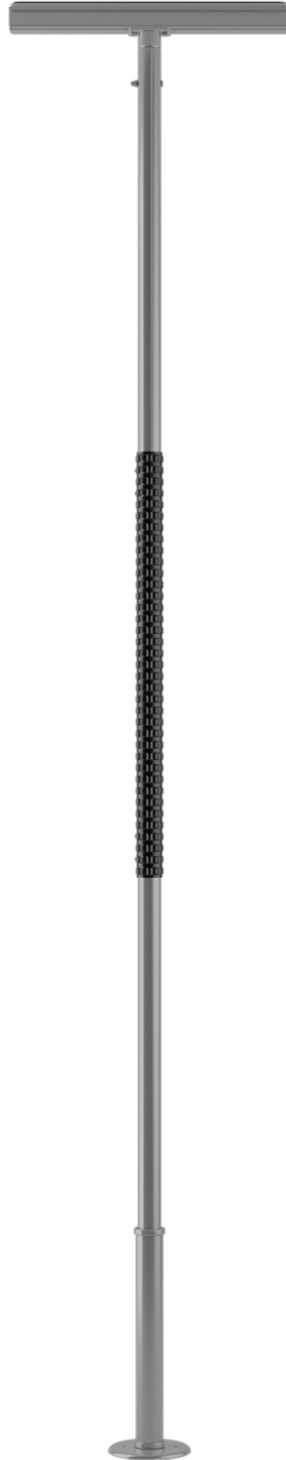

Page 1 of 2

# SG650 - SafetyGrip<sup>®</sup>

## HEAVY DUTY GRAB POLE

Page 2 of 2

**SG650W - WHITE**

**SG650G - GREY**

**SG650B - BLACK**