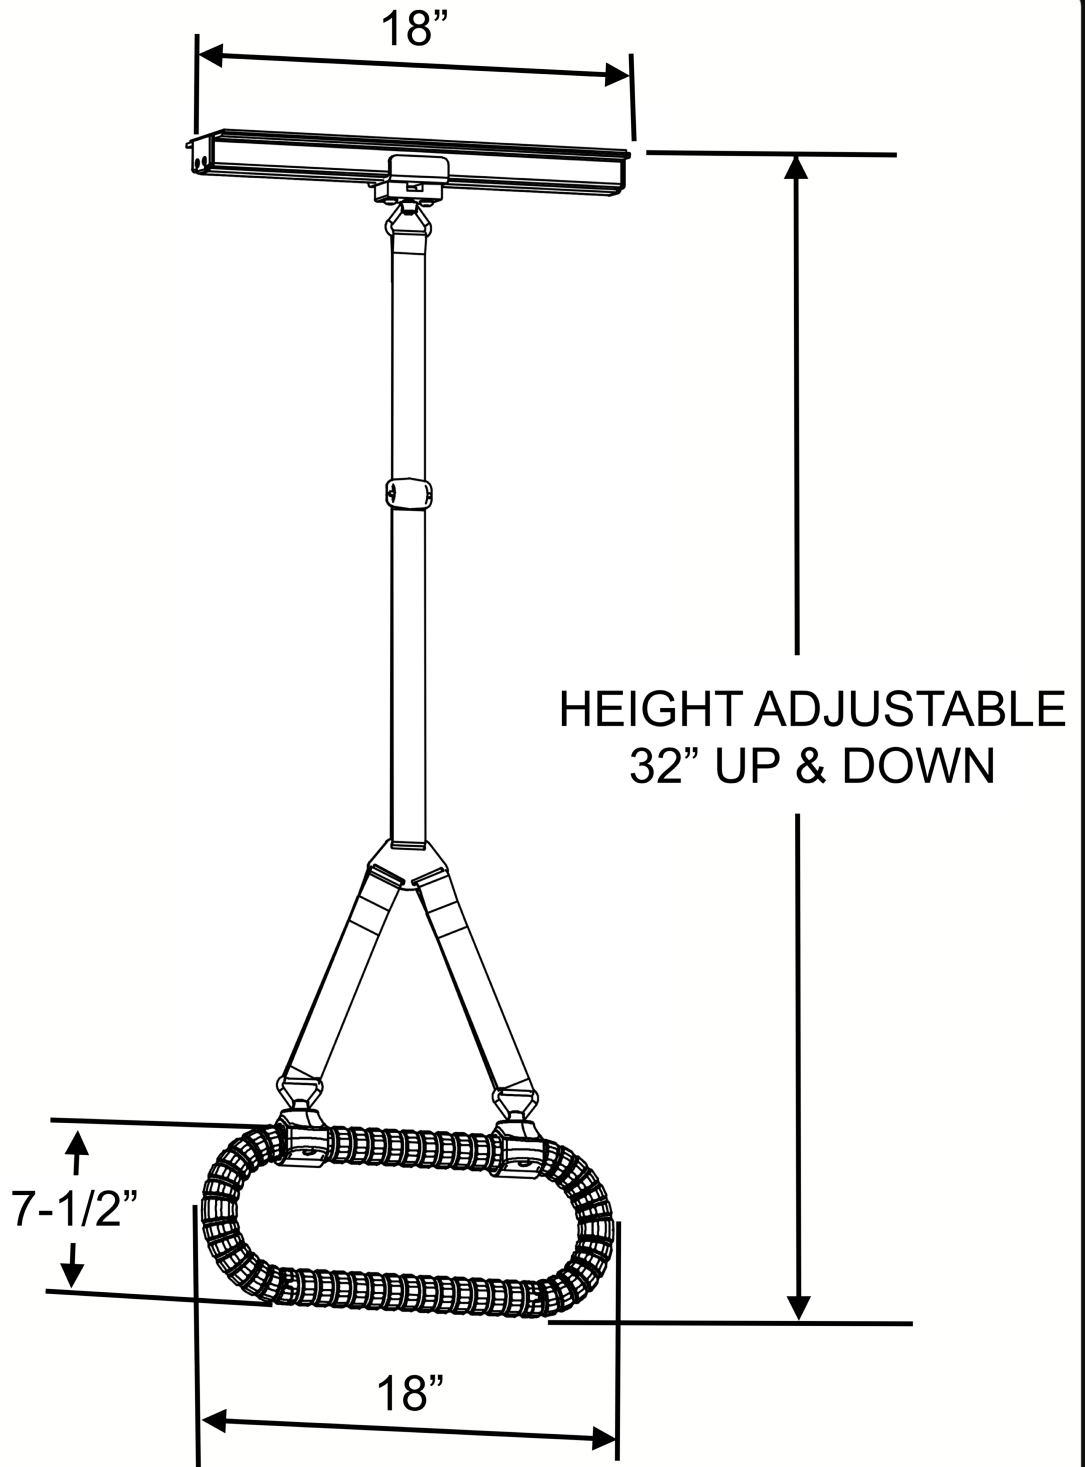

SG706 SafetyGrip[®] CEILING MOUNT TRAPEZE

SG706W - WHITE
WEIGHT CAPACITY 350lbs

Hartmobility SG706 - SafetyGrip[®] CEILING MOUNTED TRAPEZE

Page 2 of 2

SG706W - WHITE

SG706B - BLACK