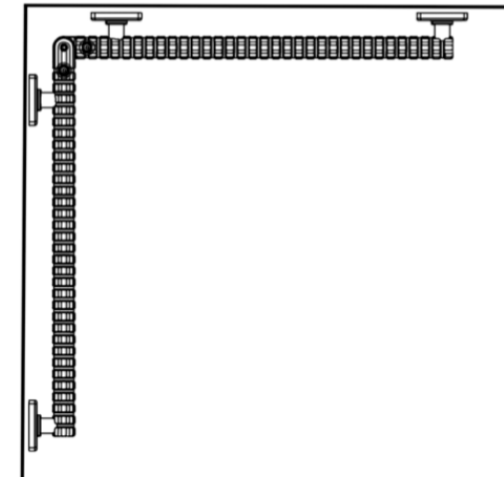

# SG760 - SafetyGrip<sup>®</sup> CORNER ADJUSTABLE GRAB BAR

OUTSIDE CORNER WALL

INSIDE CORNER WALL

**SG760W - WHITE**  
**SG760B - BLACK**

NOTE: This Grab Bar is fully Angle Adjustable for all Inside and Outside Corner Walls and can be set at any Angle from 90 degrees to Flat.

### WEIGHT CAPACITY:

500 lbs when installed on structurally sound walls, and on studs and/or blocking.

350 lbs when installed on structurally sound walls using hollow wall anchors.

Hartmobility manufactures and sell the Model EA101 EZAnchor<sup>™</sup> Hollow Wall Anchor Kit.