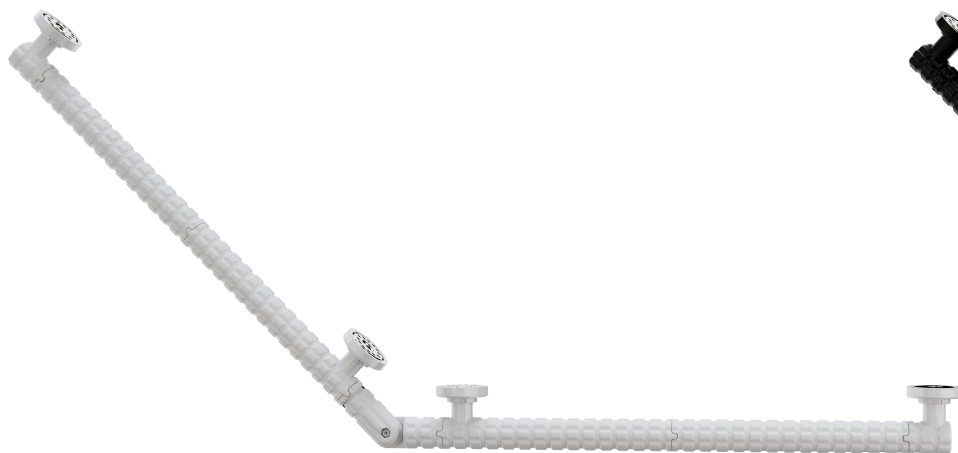

# SG760 - SafetyGrip<sup>®</sup> CORNER ADJUSTABLE GRAB BAR

OUTSIDE CORNER WALL

INSIDE CORNER WALL

**SG760W - WHITE**  
**SG760B - BLACK**

NOTE: This Grab Bar is fully Angle Adjustable for all Inside and Outside Corner Walls and can be set at any Angle from 90 degrees to Flat.

### WEIGHT CAPACITY:

500 lbs when installed on structurally sound walls, and on studs and/or blocking.

350 lbs when installed on structurally sound walls using hollow wall anchors.

Hartmobility manufactures and sell the Model EA101 EZAnchor<sup>™</sup> Hollow Wall Anchor Kit.