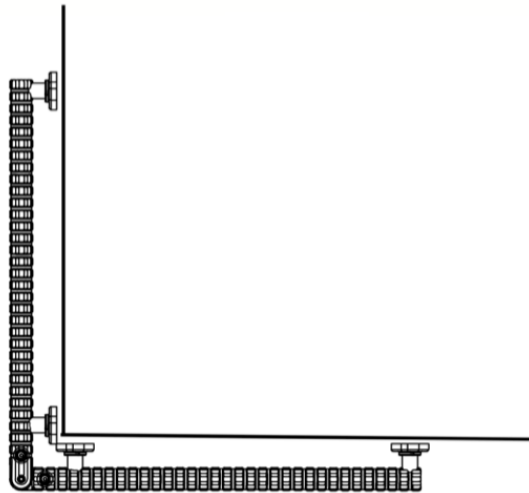

# SG760 - SafetyGrip<sup>®</sup> CORNER ADJUSTABLE GRAB BAR

OUTSIDE CORNER WALL

INSIDE CORNER WALL

**SG760W - WHITE**  
**SG760B - BLACK**

NOTE: This Grab Bar is fully Angle Adjustable for all Inside and Outside Corner Walls and can be set at any Angle from 90 degrees to Flat.

### WEIGHT CAPACITY:

500 lbs when installed on structurally sound walls, and on studs and/or blocking.

350 lbs when installed on structurally sound walls using hollow wall anchors.

Hartmobility manufactures and sell the Model EA101 EZAnchor<sup>™</sup> Hollow Wall Anchor Kit.