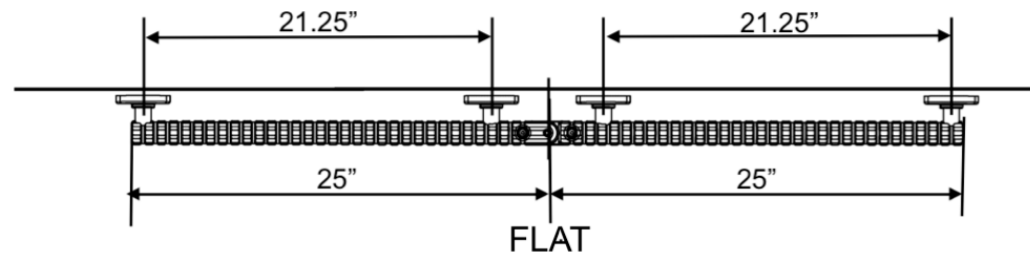

# SG760 - SafetyGrip<sup>®</sup> CORNER ADJUSTABLE GRAB BAR

OUTSIDE CORNER WALL

INSIDE CORNER WALL

**SG760W - WHITE**  
**SG760B - BLACK**

NOTE: This Grab Bar is fully Angle Adjustable for all Inside and Outside Corner Walls and can be set at any Angle from 90 degrees to Flat.

### WEIGHT CAPACITY:

500 lbs when installed on structurally sound walls, and on studs and/or blocking.

350 lbs when installed on structurally sound walls using hollow wall anchors.

Hartmobility manufactures and sell the Model EA101 EZAnchor<sup>™</sup> Hollow Wall Anchor Kit.