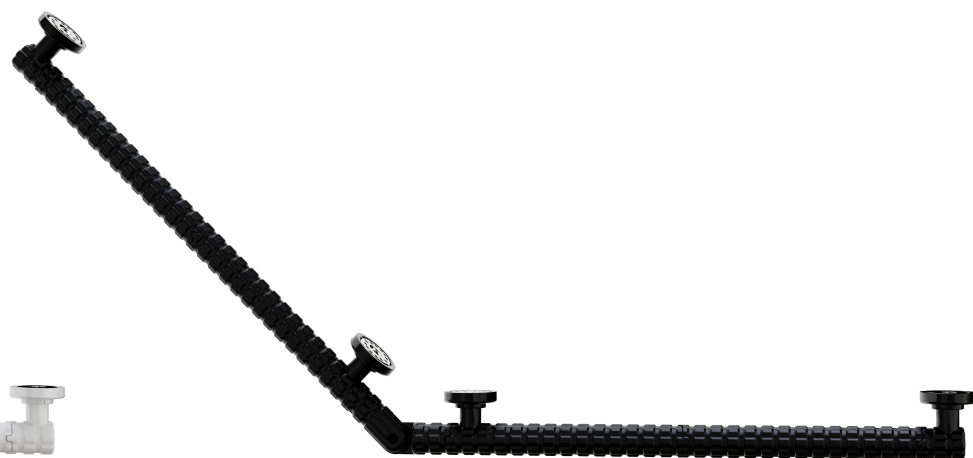

# SG760 - SafetyGrip<sup>®</sup> CORNER ADJUSTABLE GRAB BAR

OUTSIDE CORNER WALL

INSIDE CORNER WALL

**SG760W - WHITE**  
**SG760B - BLACK**

NOTE: This Grab Bar is fully Angle Adjustable for all Inside and Outside Corner Walls and can be set at any Angle from 90 degrees to Flat.

### WEIGHT CAPACITY:

500 lbs when installed on structurally sound walls, and on studs and/or blocking.

350 lbs when installed on structurally sound walls using hollow wall anchors.

Hartmobility manufactures and sell the Model EA101 EZAnchor<sup>™</sup> Hollow Wall Anchor Kit.

**SG726TRW - WHITE**

**SG726TRB - BLACK**