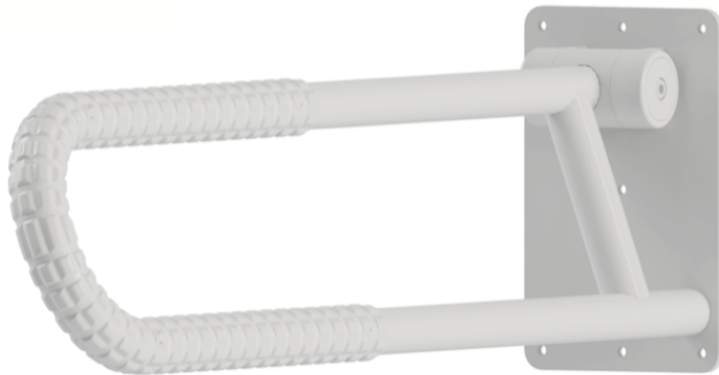

LEFT HAND SHOWN
RIGHT HAND OPPOSITE

400lbs MAXIMUM WEIGHT CAPACITY

THE GRAB BARS ARE OFFSET TO PROVIDE EXTRA WRIST SUPPORT
THIS IS A FRICTION HINGED GRAB BAR PARTICULARLY USED WITH TOILETS

SG775RW - RIGHT WHITE

SG775LW - LEFT WHITE

SG775RB - RIGHT BLACK

SG775LB - LEFT BLACK