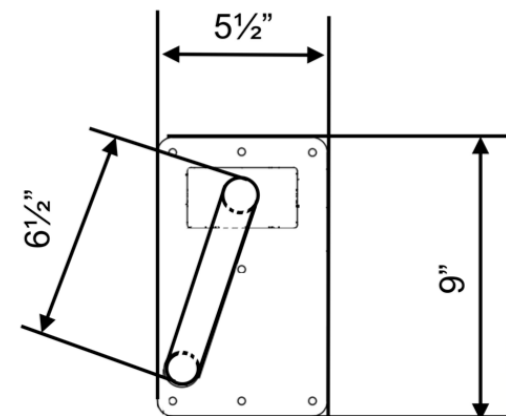

LEFT HAND SHOWN
RIGHT HAND OPPOSITE

400lbs MAXIMUM WEIGHT CAPACITY

THE GRAB BARS ARE OFFSET TO PROVIDE EXTRA WRIST SUPPORT
THIS IS A FRICTION HINGED GRAB BAR PARTICULARLY USED WITH TOILETS

SG775RW - RIGHT WHITE

SG775LW - LEFT WHITE

SG775RB - RIGHT BLACK

SG775LB - LEFT BLACK