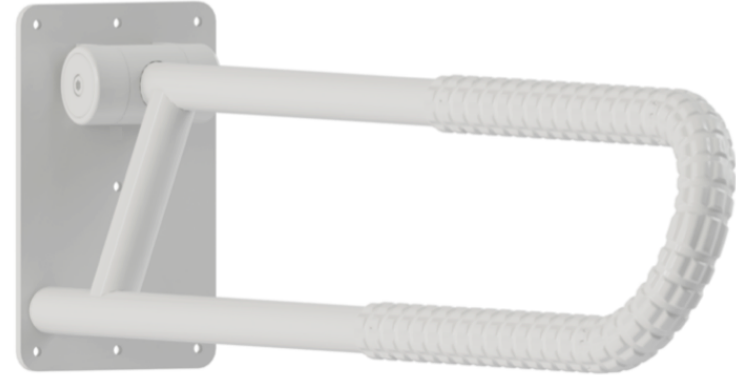

LEFT HAND SHOWN
RIGHT HAND OPPOSITE

400lbs MAXIMUM WEIGHT CAPACITY

THE GRAB BARS ARE OFFSET TO PROVIDE EXTRA WRIST SUPPORT
THIS IS A FRICTION HINGED GRAB BAR PARTICULARLY USED WITH TOILETS

SG775RW - RIGHT WHITE

SG775LW - LEFT WHITE

SG775RB - RIGHT BLACK

SG775LB - LEFT BLACK