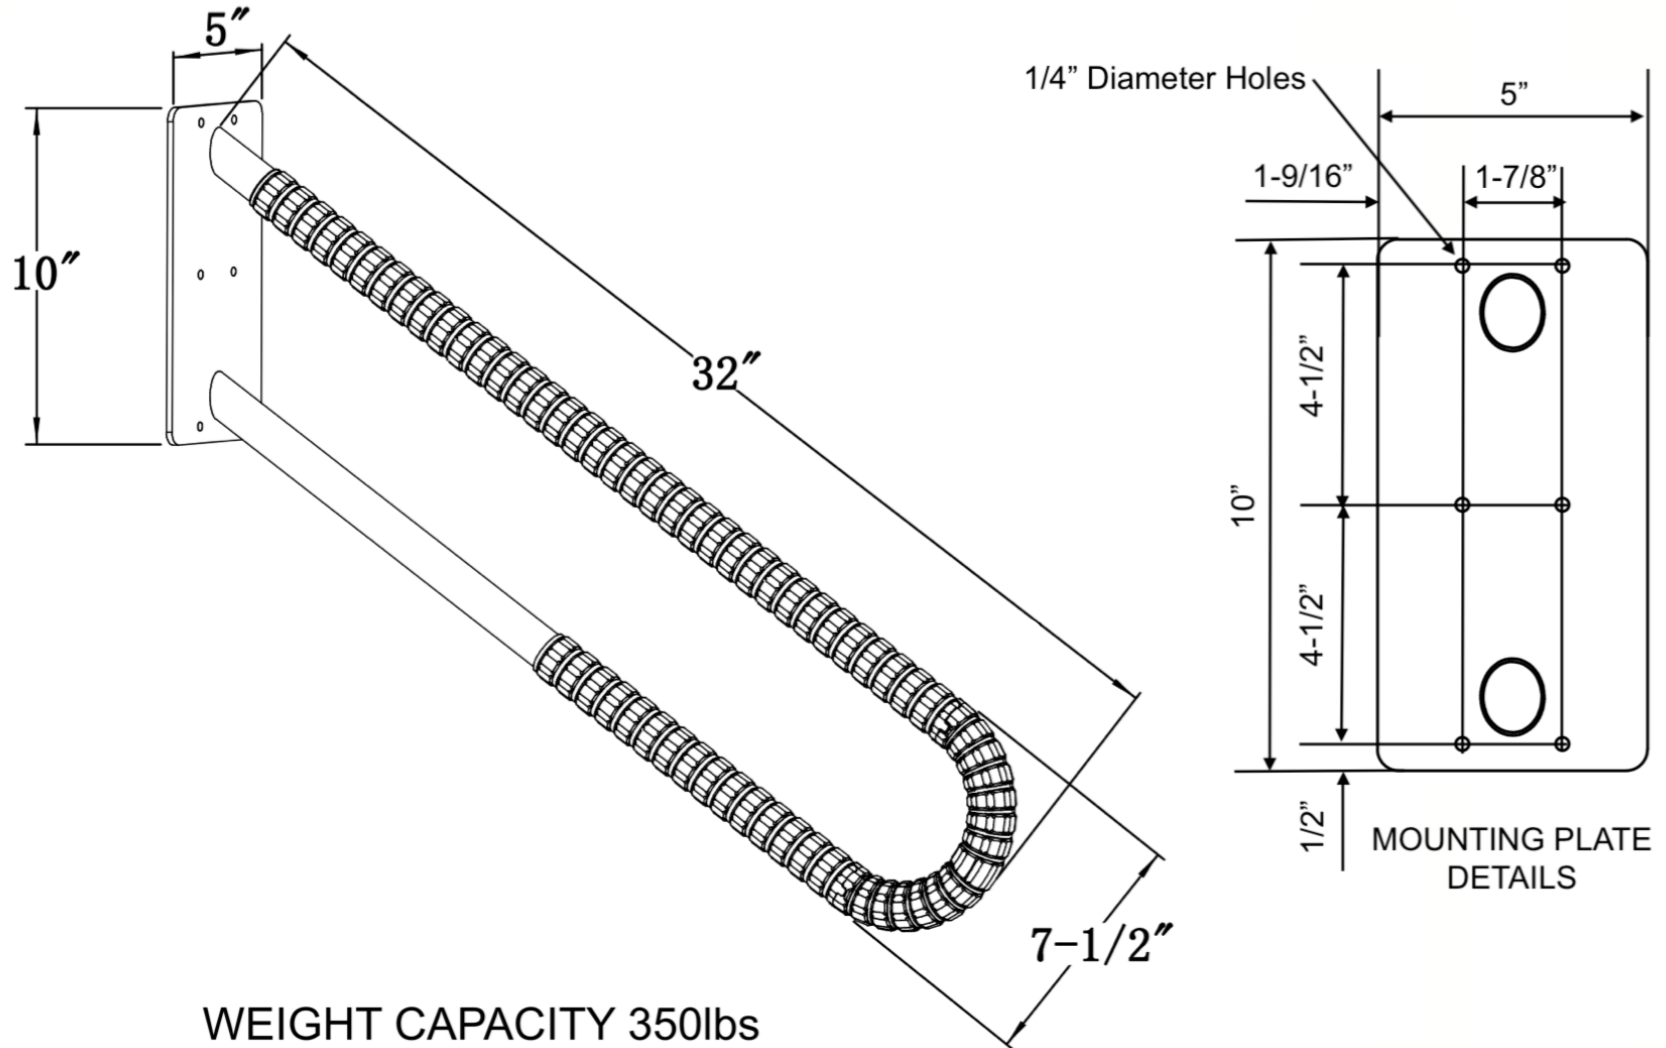

SG778 SafetyGrip[®] StepAssist[™] GRAB BAR for 2 & 3 STEPS

Page 1 of 2

WEIGHT CAPACITY 350lbs
AVAILABLE IN WHITE & BLACK

SG778 32" SafetyGrip[®] StepAssist[™] GRAB BAR for 2 & 3 STEPS

Page 2 of 2

SG778W - WHITE

SG778B - BLACK