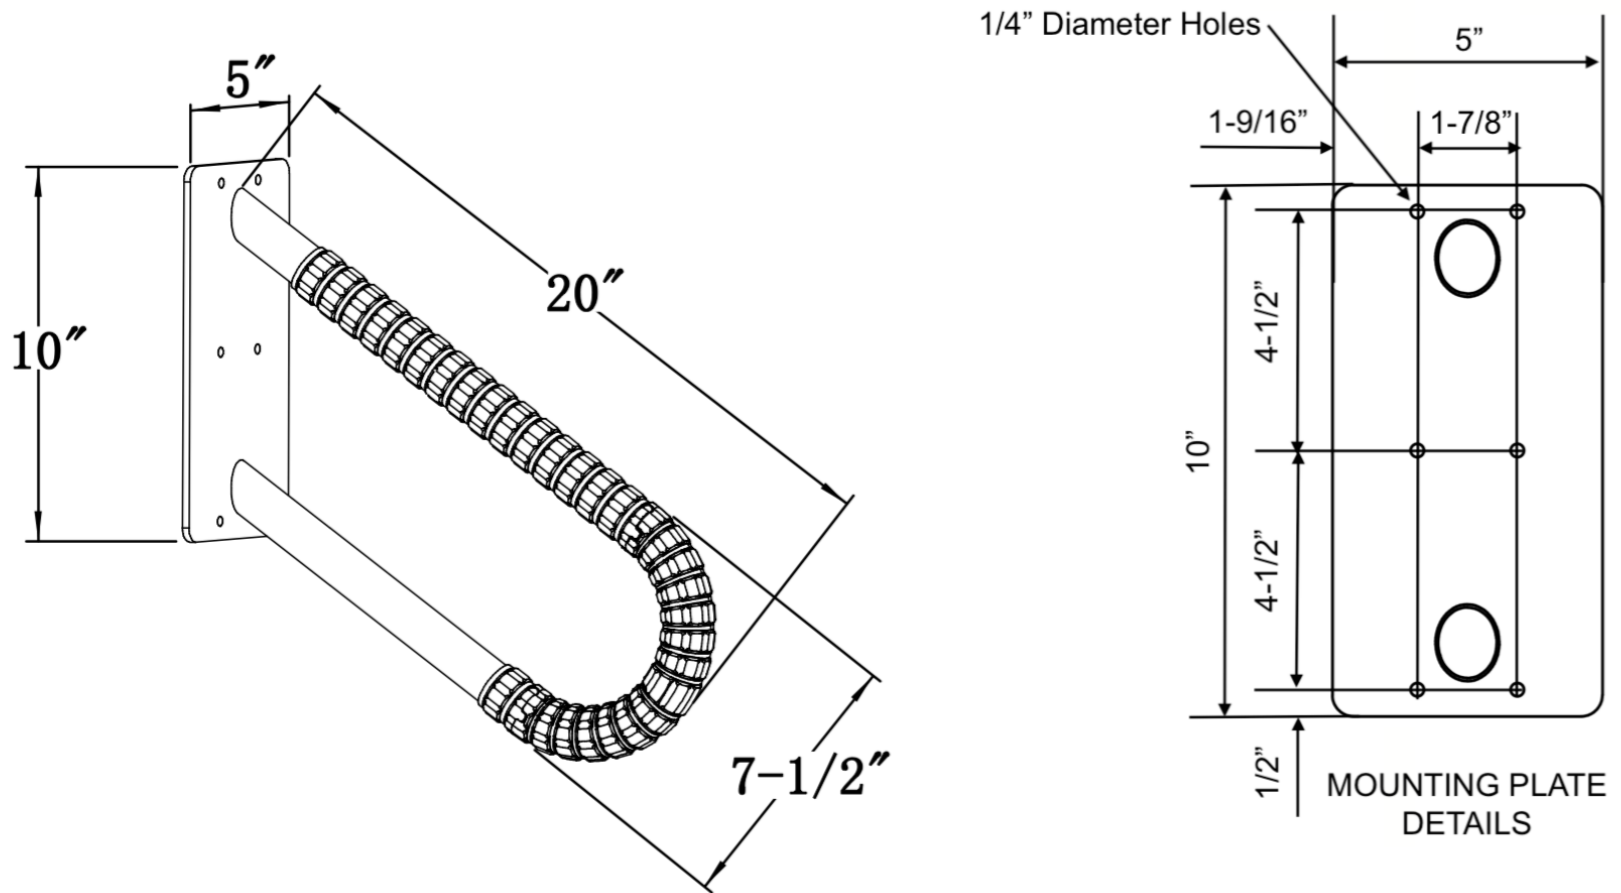

# SG779 - SafetyGrip<sup>®</sup> 20" StepAssist<sup>™</sup> GRAB BAR for 1 to 2 STEPS

Page 1 of 2

WEIGHT CAPACITY 350lbs  
AVAILABLE IN WHITE & BLACK

# SG779 - SafetyGrip® 20" StepAssist™ GRAB BAR for 1 & 2 STEPS

Page 2 of 2

**SG779W - WHITE**

**SG779B - BLACK**