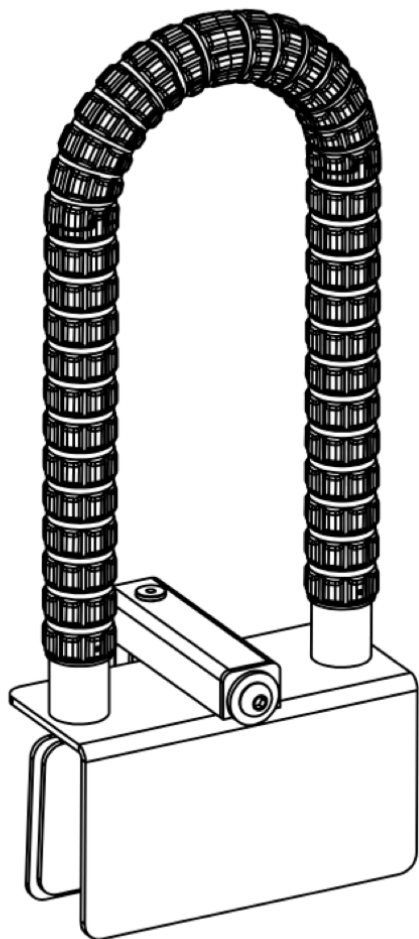

SG780 - SafetyGrip[®] BATH TUB HAND GRIP

Page 1 of 2

ADJUSTABLE FROM
2-3/4" to 5-1/2" WIDE

SG780W - WHITE

SG780B - BLACK