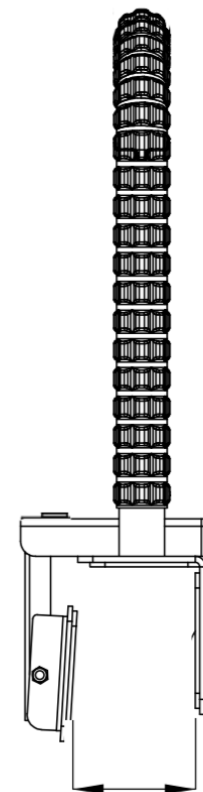

SG780 - SafetyGrip[®] BATH TUB HAND GRIP

Page 1 of 2

ADJUSTABLE FROM
2-3/4" to 5-1/2" WIDE

SG780W - WHITE

SG780B - BLACK