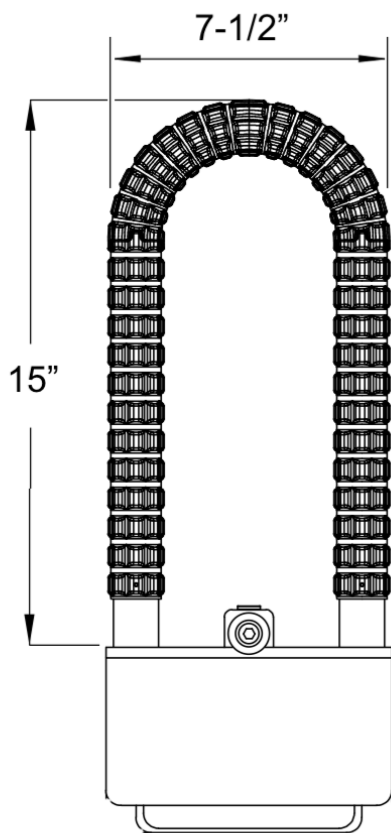

SG780 - SafetyGrip[®] BATH TUB HAND GRIP

Page 1 of 2

ADJUSTABLE FROM
2-3/4" to 5-1/2" WIDE

SG780W - WHITE

SG780B - BLACK